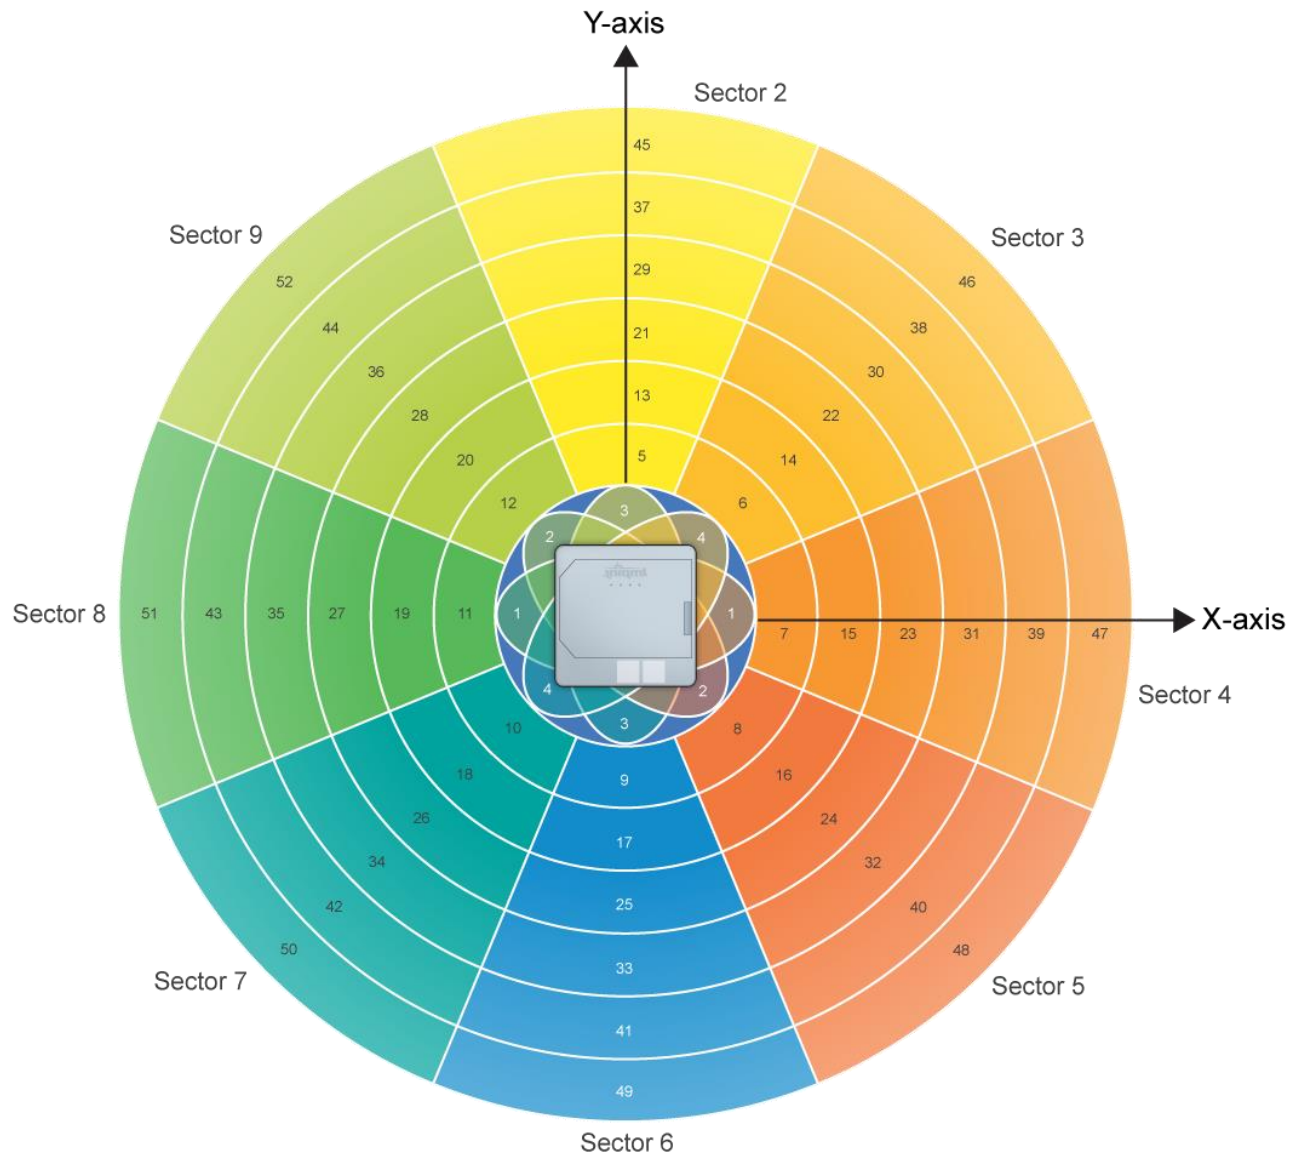

xArray Beam Pattern – View from Above

xArray Beam Pattern – View from Below